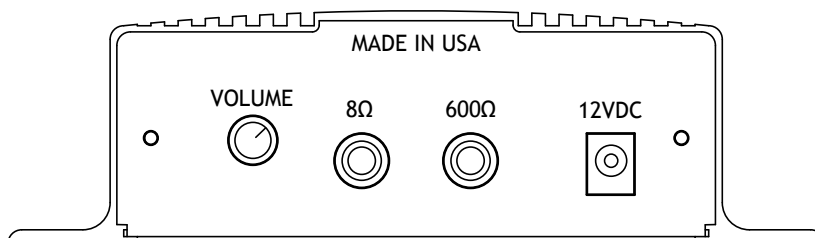

Specifications

Technical

Decoding ..... MPEG (.mp3)
Frequency Response ... 20Hz to 20KHz
Bit Rate ..... Up to 128Kbps
Sample Rate ..... Up to 48KHz
Memory Type ..... Internal NAND Flash
Memory Capacity ..... 512MB minimum
Message Capacity ..... Up to 1024 messages
Message Loading ..... USB to Internal Memory

Message Playback ..... Continuous
Power ..... 12VDC @ 500mA
Audio Output ..... Mono RCA jack
Adjustable volume control
Impedance ..... 6V p-p @ 8Ω or 3V p-p @ 600Ω
Size ..... 6.00" x 6.00" x 1.50" (H x W x D)
Color ..... Black
Shipping Weight ..... 3 pounds

Memory Tables

The bit-rate of your MP3 file will determine memory capacity.

512MB Internal Memory Capacity Table		
Bit-rate	Quality	Message Time
32Kbps	Analog Telephone	33 Hours
64Kbps	↓	22 Hours
128Kbps	CD	10 Hours

Back View

Nel-Tech Labs, Inc.

4 Ash Street Extension • Derry, NH 03038

800.344.4685 • 603.425.1096

www.nel-techlabs.com • sales@nel-techlabs.com